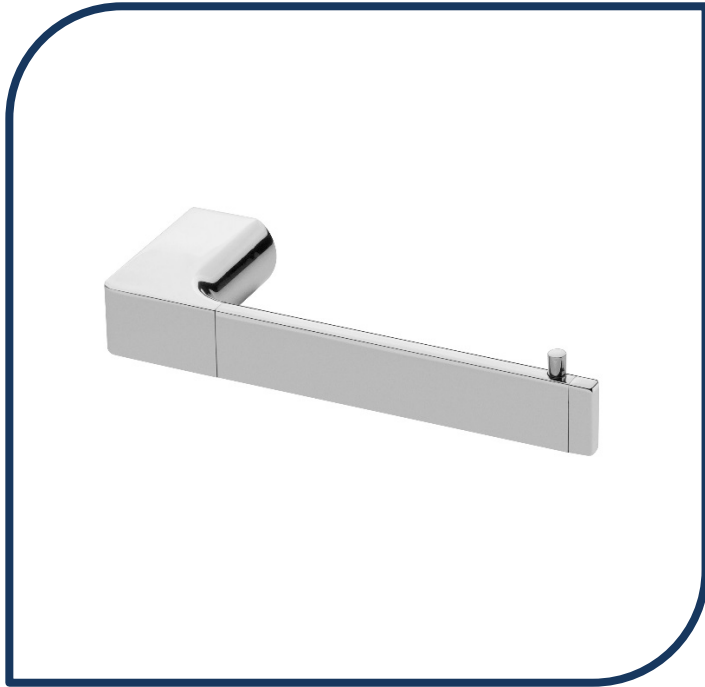

### Gloss Toilet Roll Holder – GS892

With its luminous body and stylish appearance, the Gloss range highlights and accentuates its surrounding living space, making it a fashionable must for any modern bathroom.

- ✓ Toilet roll holder
- ✓ Australian designed
- ✓ Solid brass construction
- ✓ Matching tapware available to complete your bathroom look
- ✓ Chrome