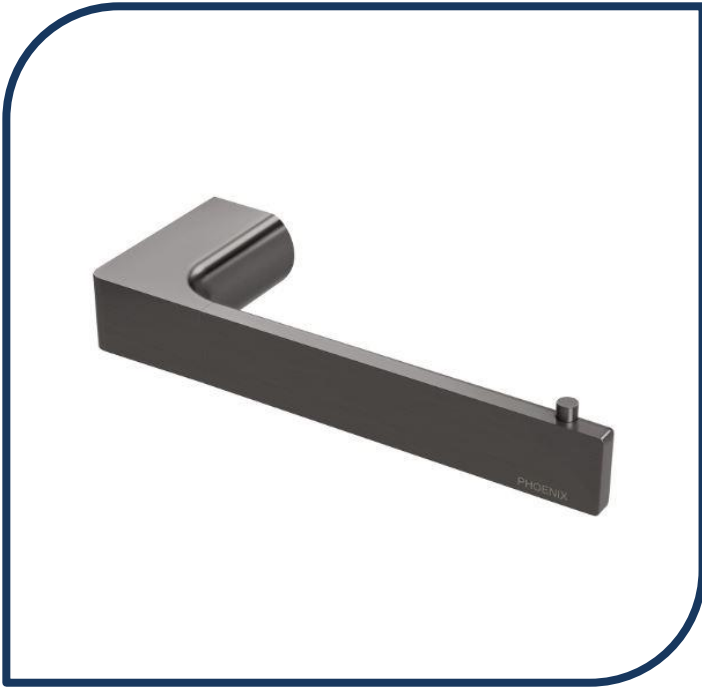

### Gloss Toilet Roll Holder Brushed Carbon – GS892-31

The stylishly modern Gloss collection features beautifully blended solid, flat surfaces mixed with softer, understated curves. This collection will compliment any modern interior design through its striking looks and functionality. Matching bathroom and sink mixers are available, as well as bathroom accessories.

- ✓ Toilet roll holder
- ✓ Australian designed
- ✓ Solid brass construction
- ✓ Matching tapware available to complete your bathroom look
- ✓ Brushed Carbon finish (also available in chrome, brushed gold and brushed nickel)