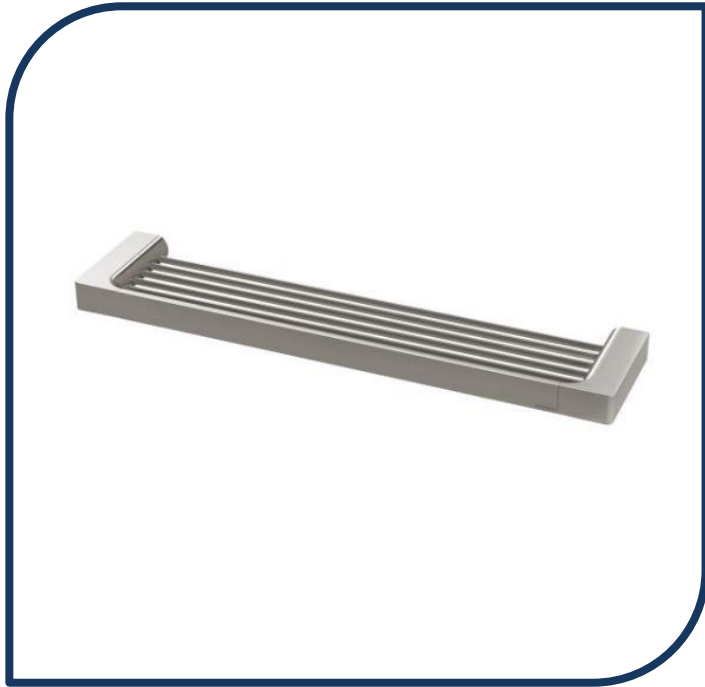

Product Specification Sheet

Gloss Shower Shelf Brushed Nickel – GS896-40

The stylishly modern Gloss collection features beautifully blended solid, flat surfaces mixed with softer, understated curves. This collection will compliment any modern interior design through its striking looks and functionality. Matching bathroom and sink mixers are available, as well as bathroom accessories.

- ✓ Shower shelf
- ✓ Australian designed
- ✓ Solid brass construction
- ✓ Matching tapware available to complete your bathroom look
- ✓ Brushed Nickel finish (also available in chrome, brushed carbon and brushed gold)