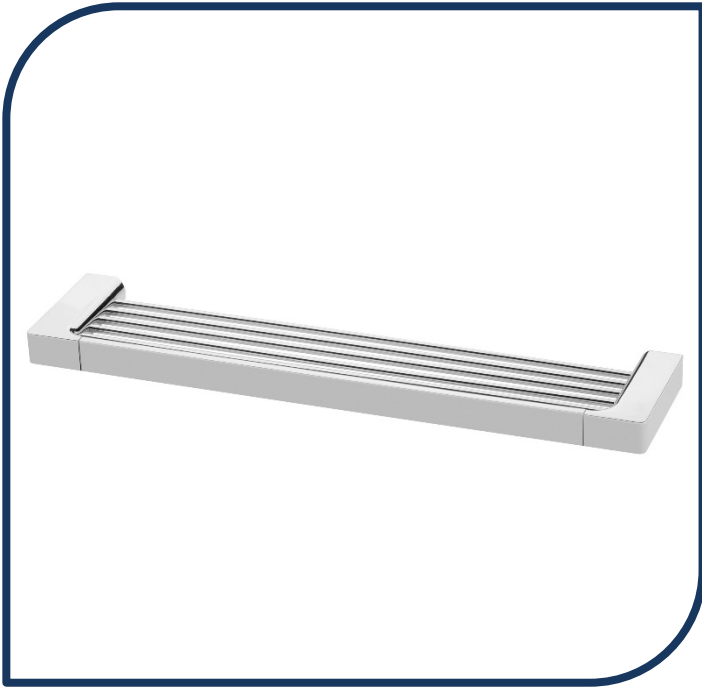

Product Specification Sheet

Gloss Shower Shelf – GS896

With its luminous body and stylish appearance, the Gloss range highlights and accentuates its surrounding living space, making it a fashionable must for any modern bathroom.

- ✓ Shower shelf
- ✓ 464mm overall length
- ✓ Australian designed
- ✓ Solid brass construction
- ✓ Matching tapware available to complete your bathroom look
- ✓ Chrome