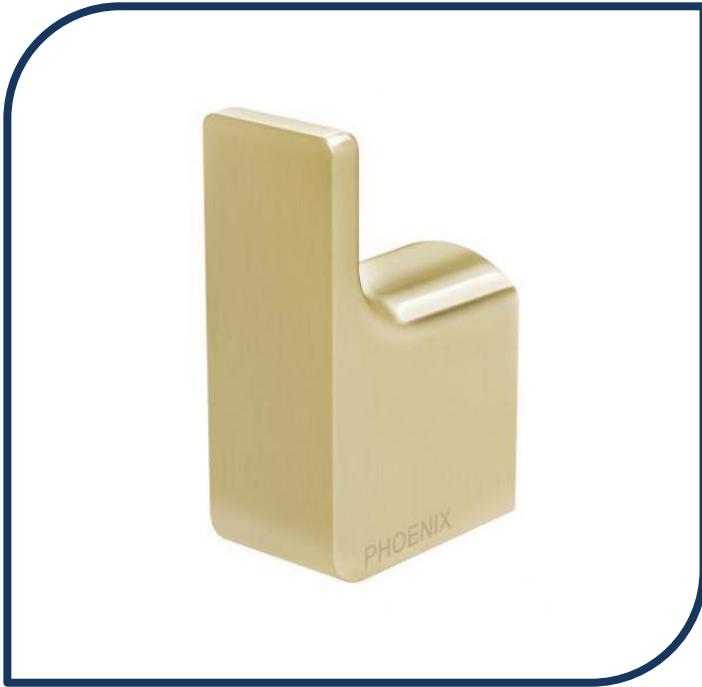

### Gloss Robe Hook Brushed Gold- GS897-12

The stylishly modern Gloss collection features beautifully blended solid, flat surfaces mixed with softer, understated curves. This collection will compliment any modern interior design through its striking looks and functionality. Matching bathroom and sink mixers are available, as well as bathroom accessories.

- ✓ Single robe hook
- ✓ Australian designed
- ✓ Solid brass construction
- ✓ Matching tapware available to complete your bathroom look
- ✓ Brushed Gold finish (also available in chrome, brushed nickel and brushed carbon)