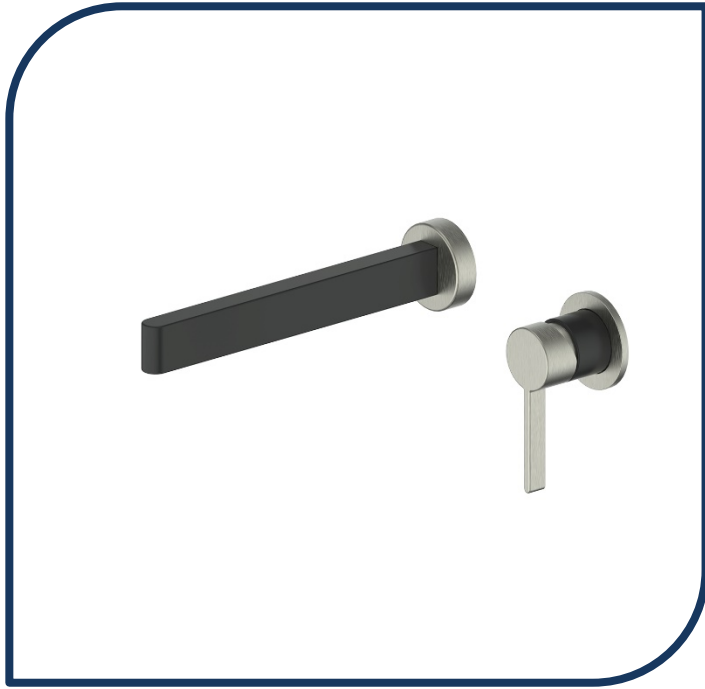

### Glint Wall Basin Mixer Set Brushed Nickel/Matte Black - 18502528

The modern lines of the Glint bathroom range take on a bold, contemporary flavour in four fantastic finish options, while striking curves bring a familiarity and softness to any space.

- ✓ Wall Basin Mixer set without back plate (also available with back plate)
- ✓ Fixed spout
- ✓ 200mm Spout reach
- ✓ WELS 5\* Rating, 6.0L/Min
- ✓ Brushed Nickel/Matte Black finish (also available in chrome, brushed nickel and matte black)