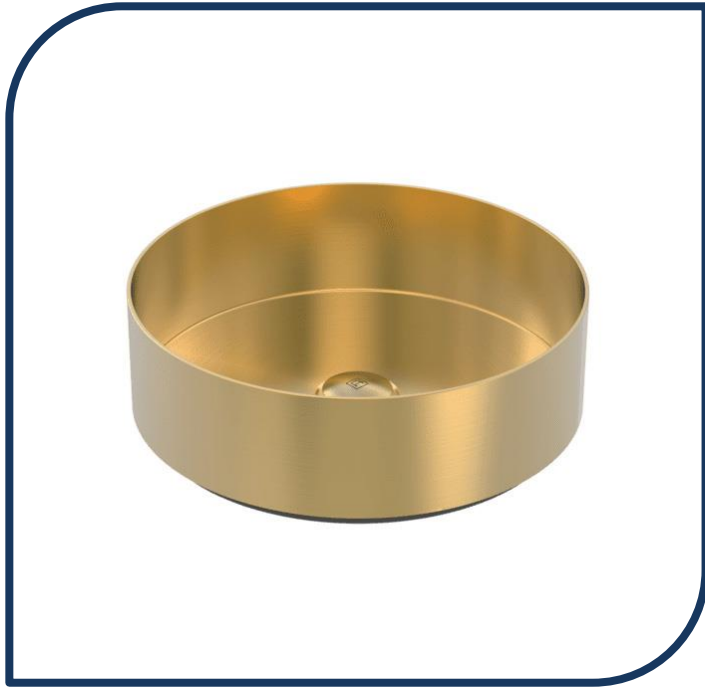

### Round 304 Stainless Steel Basin Eureka Gold – 304RND-G

Bringing the modern metallic into your bathroom is easy with Abey's Gareth Aston 304 Stainless Steel basin range. Designed in four modern finishes, they come with a matching plug & waste and generous bowl sizes.

- ✓ Round single bowl
- ✓ Plug and waste included
- ✓ No overflow
- ✓ Eureka Gold finish (also available in stainless steel, black pearl and artisan copper)