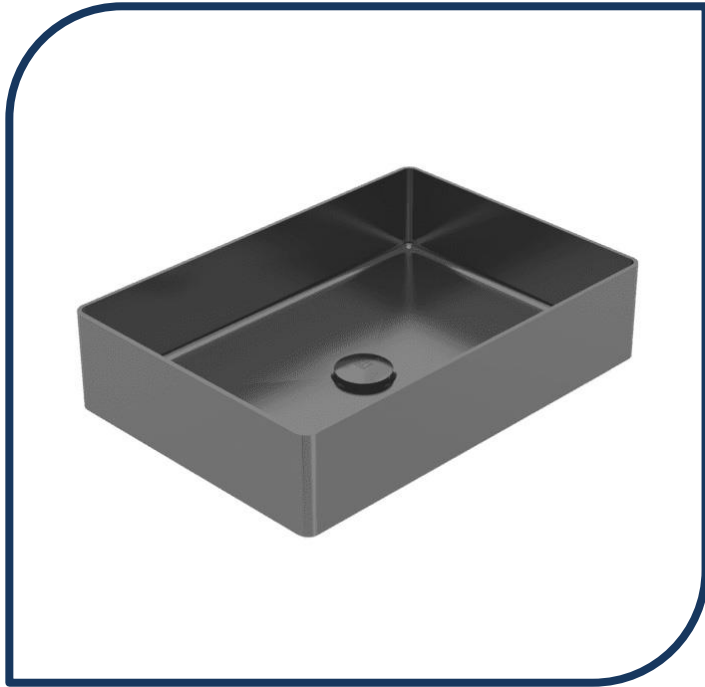

Product Specification Sheet

Rectangle 304 Stainless Steel Basin Black Pearl – 304REC-B

Bringing the modern metallic into your bathroom is easy with Abey's Gareth Aston 304 Stainless Steel basin range. Designed in four modern finishes, they come with a matching plug & waste and generous bowl sizes.

- ✓ Single bowl
- ✓ Plug and waste included
- ✓ No overflow
- ✓ Black Pearl finish (also available in stainless steel, artisan copper and eureka gold)