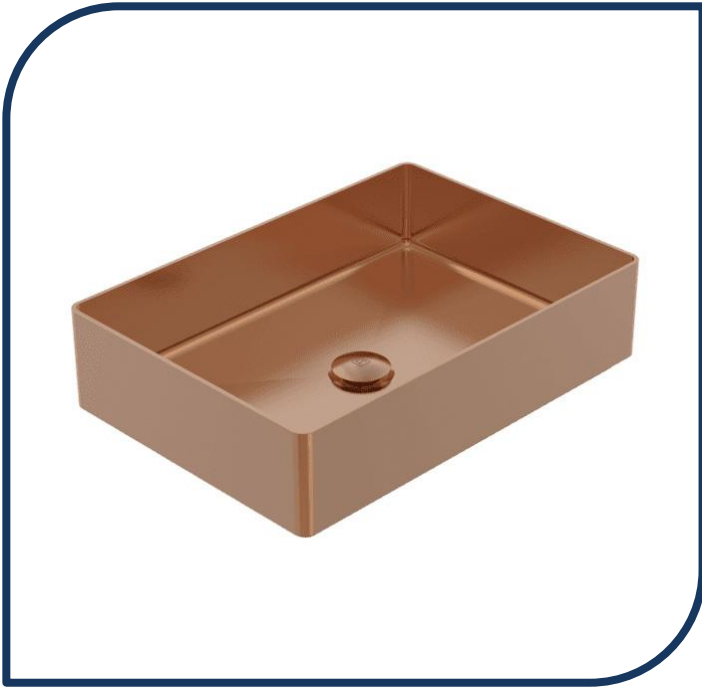

Product Specification Sheet

Rectangle 304 Stainless Steel Basin Artisan Copper – 304REC-CO

Bringing the modern metallic into your bathroom is easy with Abey's Gareth Aston 304 Stainless Steel basin range. Designed in four modern finishes, they come with a matching plug & waste and generous bowl sizes.

- ✓ Single bowl
- ✓ Plug and waste included
- ✓ No overflow
- ✓ Artisan Copper (also available in stainless steel, black pearl and eureka gold)