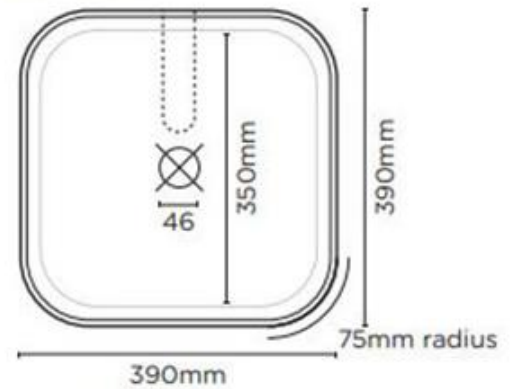

Product Specification Sheet

Funl Surface Mount Basin Pastel Peach - FL1-I-0-PA

These gorgeous angled walls funnel down to a squared base to create an elegant bathroom masterpiece.

- ✓ Made from UHP concrete
- ✓ 8.9L Bowl capacity
- ✓ No taphole
- ✓ No overflow
- ✓ Requires 32mm or 40mm standard plug and waste (not included)
- ✓ Each basin sold supports Carbon Positive Australia's tree planting program and reduces our carbon footprint
- ✓ Pastel Peach finish

nood co.

AVAILABLE COLOURS

PLAN VIEW

SECTION VIEW