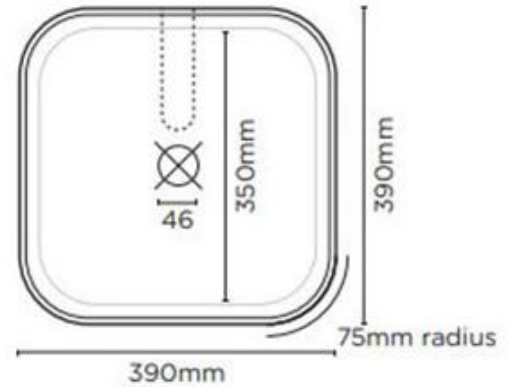

Product Specification Sheet

Funl Surface Mount Basin Mid Tone Grey – FL1-1-0-MG

These gorgeous angled walls funnel down to a squared base to create an elegant bathroom masterpiece.

- ✓ Made from UHP concrete
- ✓ 8.9L Bowl capacity
- ✓ No taphole
- ✓ No overflow
- ✓ Requires 32mm or 40mm standard plug and waste (not included)
- ✓ Each basin sold supports Carbon Positive Australia's tree planting program and reduces our carbon footprint
- ✓ Mid Tone Grey finish

nood co.

AVAILABLE COLOURS

PLAN VIEW

SECTION VIEW