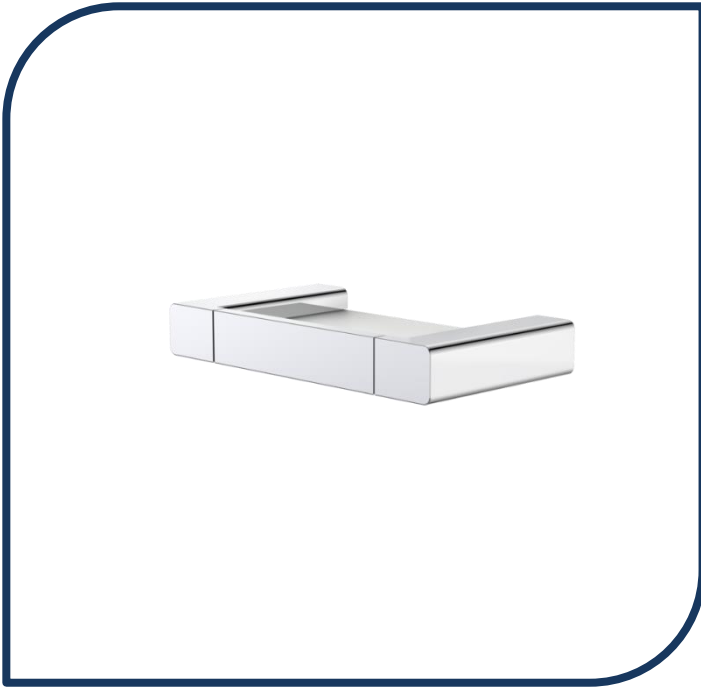

### Epic Soap Holder – 6421.04

Bold, assured and stylish. Epic's sculptured, soft curves take inspiration from Europe, delivered with detailed and quality Australian design and engineering. At home in any designer bathroom or kitchen, the Epic Collection is built tough enough for everyday rigors.

- ✓ Soap dish made from toughened safety glass
- ✓ Premium brass construction for enhanced durability
- ✓ Designed to complement the Dorf Epic range of mixers and showers
- ✓ Chrome