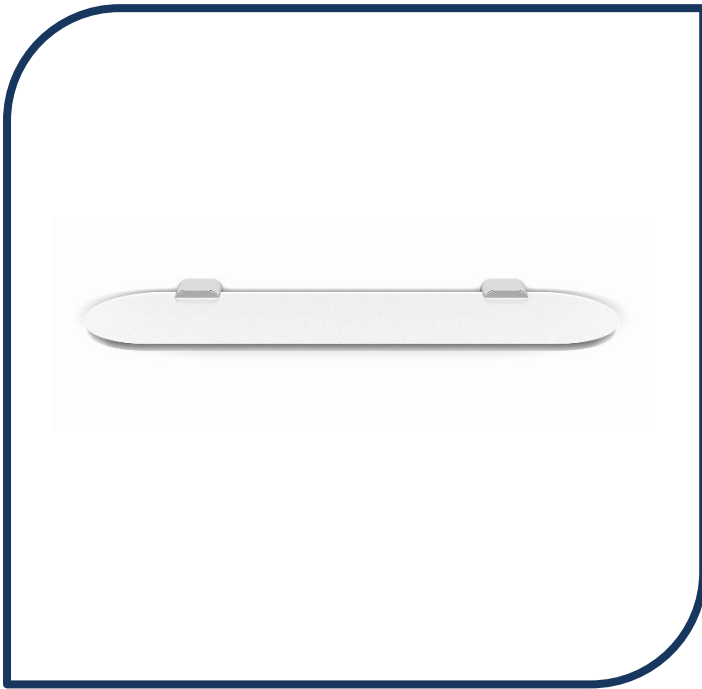

Product Specification Sheet

Ellisse Glass Shelf – NE019

With square lines and soft rounded edge, the Ellisse collection will perfectly complement any bathroom style.

- ✓ Glass shelf
- ✓ Frosted, toughened glass
- ✓ Length 450mm
- ✓ Dual fixing points
- ✓ Chrome

**PARISI**
BATHWARE