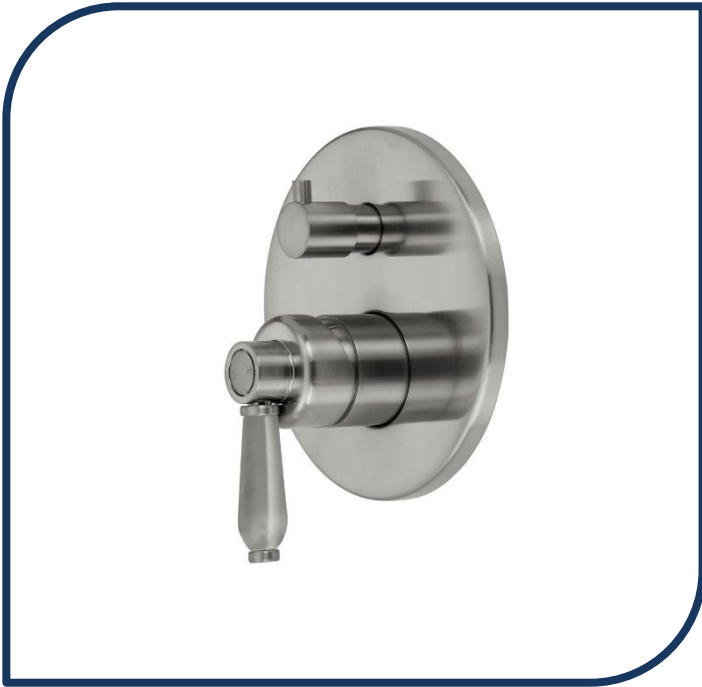

Product Specification Sheet

Eleanor Wall Diverter Mixer Brushed Nickel – 202102NN

Popular modern-vintage styling meets quality European design in the Fienza Eleanor tapware range.

- ✓ Wall Diverter Mixer
- ✓ Designer for use in either the bath or shower
- ✓ Brass construction
- ✓ Brushed Nickel Finish (also available in chrome with white handle, chrome, matte black with white handle and brushed nickel with white handle)