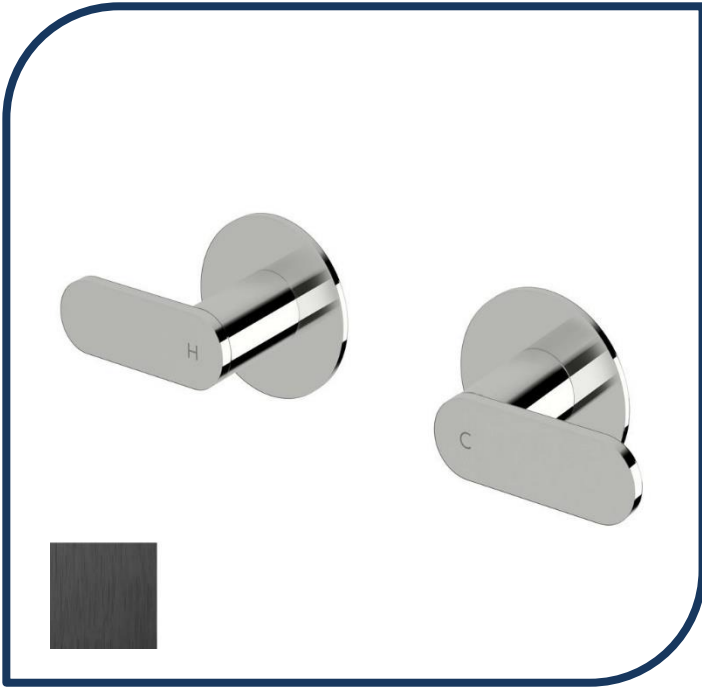

Product Specification Sheet

Duet Wall Top Assembly Brushed Black – DWTA-16

Sussex Tapware's new Duet collection is inspired by the beauty of duality, ranging from minimal and elegant to modern and refined. The Duet range offers versatility and functionality throughout your home.

- ✓ Brass construction
- ✓ 1/4 turn ceramic disc spindles
- ✓ Chrome pictured – Brushed Black image not available (also available in chrome, brushed nickel, nickel, matte nickel, matte chrome, satin chrome, matte gunmetal, brushed gunmetal, gunmetal chrome, black chrome and matte black)