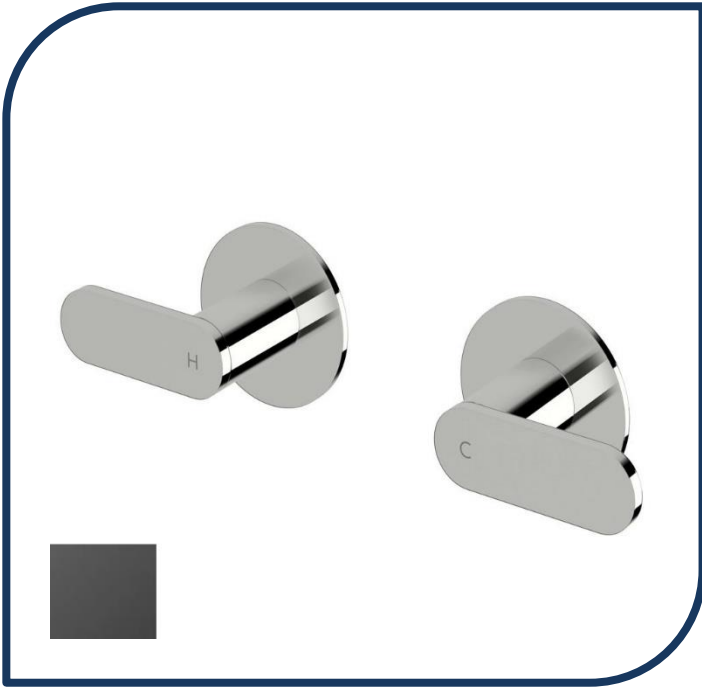

Product Specification Sheet

Duet Wall Top Assembly Black Chrome – DWTA-15

Sussex Tapware's new Duet collection is inspired by the beauty of duality, ranging from minimal and elegant to modern and refined. The Duet range offers versatility and functionality throughout your home.

- ✓ Brass construction
- ✓ 1/4 turn ceramic disc spindles
- ✓ Chrome pictured – Black Chrome image not available (also available in chrome, brushed nickel, nickel, matte nickel, matte chrome, satin chrome, matte gunmetal, brushed gunmetal, gunmetal chrome, brushed black and matte black)

Please note: Custom orders are available in 35 premium finishes (extra charges may apply). Please contact us for specific request.