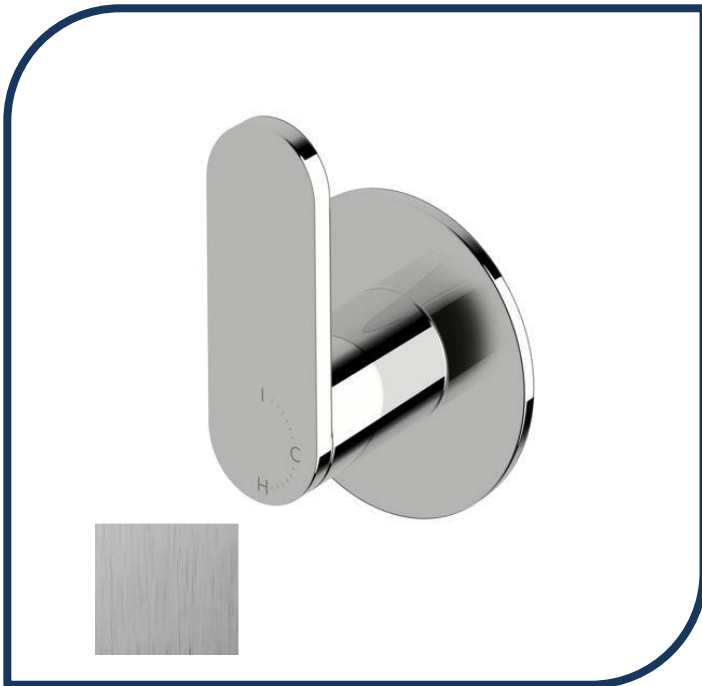

Product Specification Sheet

Duet Progressive Wall Mixer Satin Chrome – DPWM-11

Sussex Tapware's new Duet collection is inspired by the beauty of duality, ranging from minimal and elegant to modern and refined. The Duet range offers versatility and functionality throughout your home.

- ✓ Brass cartridge
- ✓ Chrome pictured – Satin Chrome image not available (also available in chrome, nickel, brushed nickel, matte nickel, matte chrome, matte gunmetal, brushed gunmetal, gunmetal chrome, black chrome, brushed black and matte black)

Please note: Custom orders are available in 35 premium finishes (extra charges may apply). Please contact us for specific request.