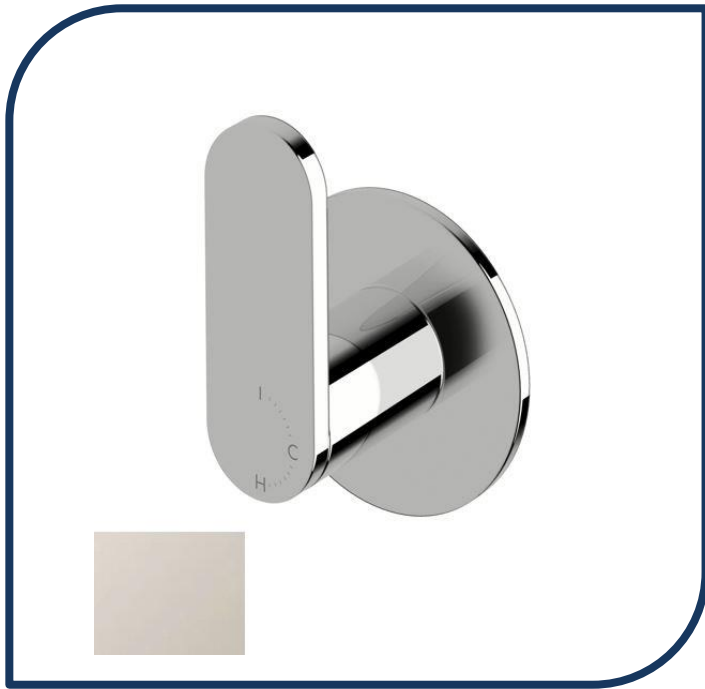

### Duet Progressive Wall Mixer Nickel – DPWM-07

Sussex Tapware's new Duet collection is inspired by the beauty of duality, ranging from minimal and elegant to modern and refined. The Duet range offers versatility and functionality throughout your home.

- ✓ Brass cartridge
- ✓ Chrome pictured – Nickel image not available (also available in chrome, brushed nickel, matt nickel, matte chrome, satin chrome, matte gunmetal, brushed gunmetal, gunmetal chrome, black chrome, brushed black and matte black)