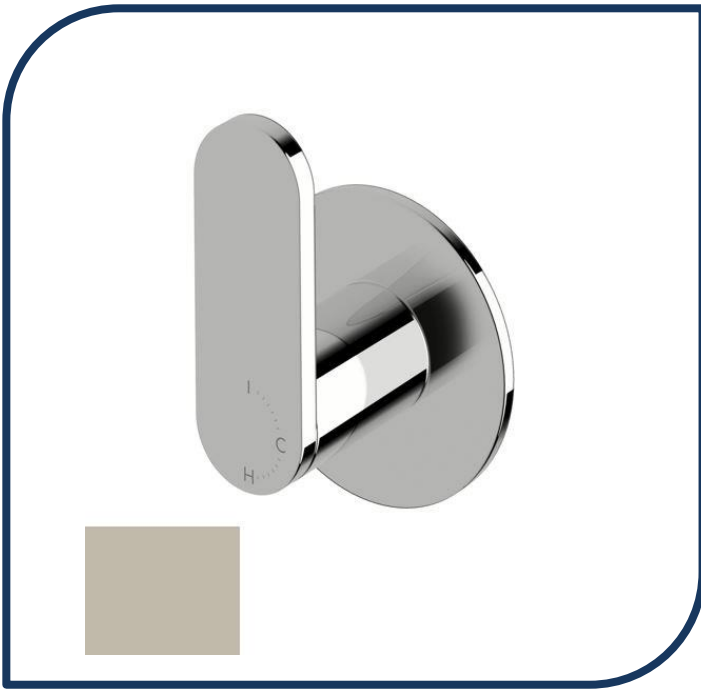

Product Specification Sheet

Duet Progressive Wall Mixer Matte Nickel – DPWM-09

Sussex Tapware's new Duet collection is inspired by the beauty of duality, ranging from minimal and elegant to modern and refined. The Duet range offers versatility and functionality throughout your home.

- ✓ Brass cartridge
- ✓ Chrome pictured – Matte Nickel image not available (also available in chrome, nickel, brushed nickel, matte chrome, satin chrome, matte gunmetal, brushed gunmetal, gunmetal chrome, black chrome, brushed black and matte black)