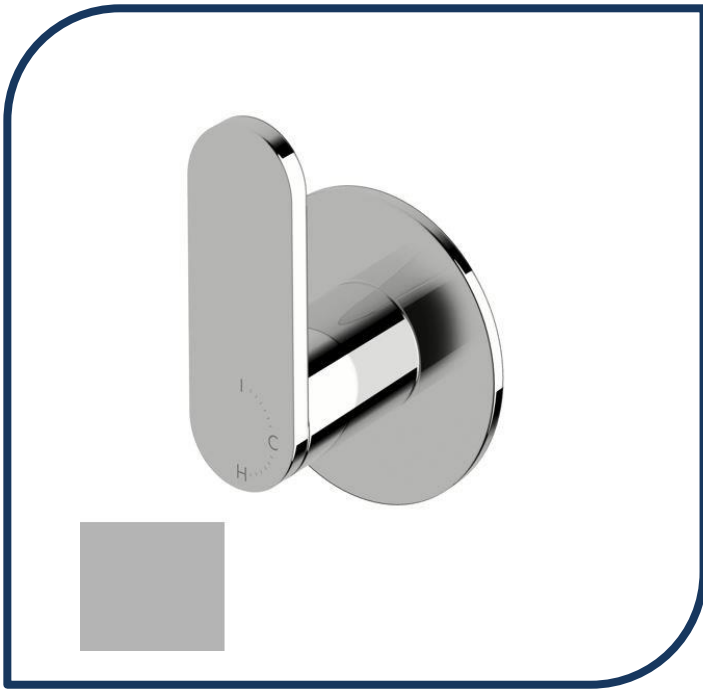

Product Specification Sheet

Duet Progressive Wall Mixer Matte Chrome – DPWM-10

Sussex Tapware's new Duet collection is inspired by the beauty of duality, ranging from minimal and elegant to modern and refined. The Duet range offers versatility and functionality throughout your home.

- ✓ Brass cartridge
- ✓ Chrome pictured – Matte Chrome image not available (also available in chrome, nickel, brushed nickel, matte nickel, satin chrome, matte gunmetal, brushed gunmetal, gunmetal chrome, black chrome, brushed black and matte black)