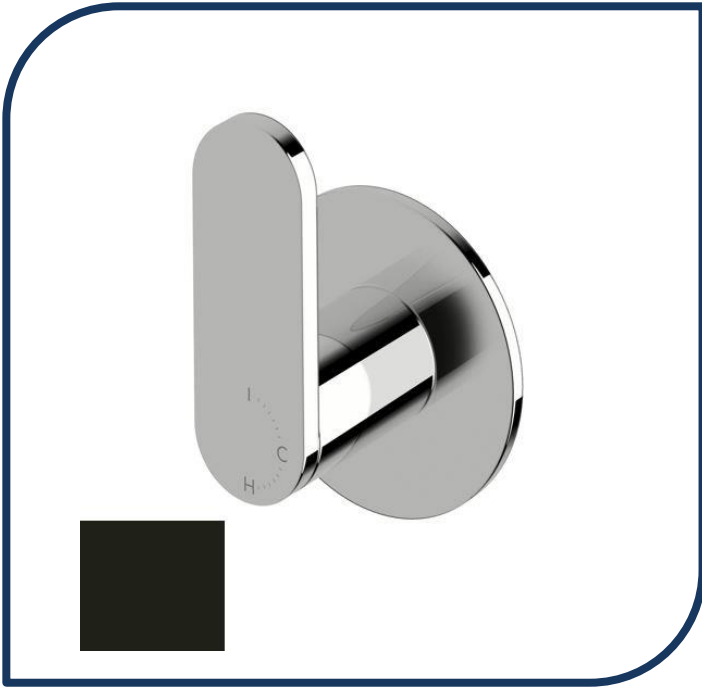

Product Specification Sheet

Duet Progressive Wall Mixer Matte Black – DPWM-17

Sussex Tapware's new Duet collection is inspired by the beauty of duality, ranging from minimal and elegant to modern and refined. The Duet range offers versatility and functionality throughout your home.

- ✓ Brass cartridge
- ✓ Chrome pictured – Matte Black image not available (also available in chrome, nickel, brushed nickel, matte nickel, matte chrome, satin chrome, matte gunmetal, brushed gunmetal, gunmetal chrome, black chrome and brushed black)

Please note: Custom orders are available in 35 premium finishes (extra charges may apply). Please contact us for specific request.