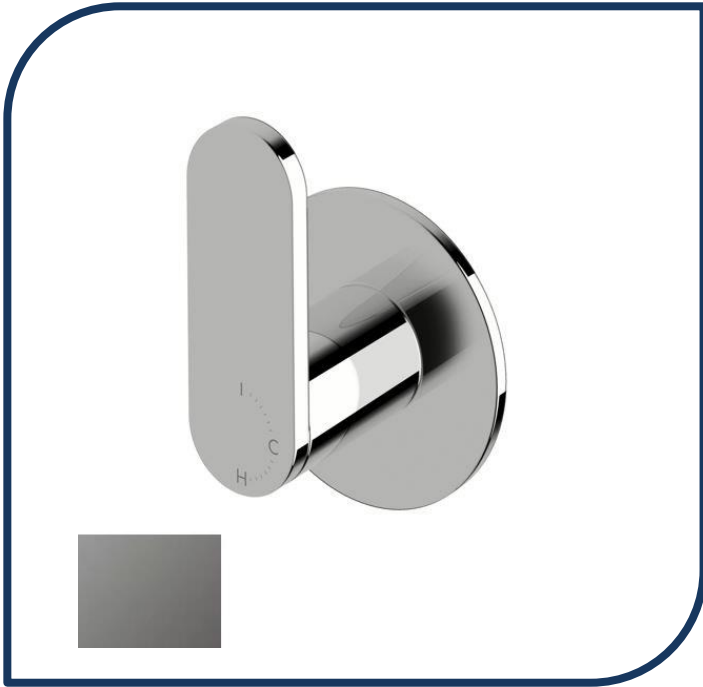

Product Specification Sheet

Duet Progressive Wall Mixer Gunmetal Chrome – DPWM-14

Sussex Tapware's new Duet collection is inspired by the beauty of duality, ranging from minimal and elegant to modern and refined. The Duet range offers versatility and functionality throughout your home.

- ✓ Brass cartridge
- ✓ Chrome pictured – Gunmetal Chrome image not available (also available in chrome, nickel, brushed nickel, matte nickel, matte chrome, satin chrome, matte gunmetal, brushed gunmetal, black chrome, brushed black and matte black)