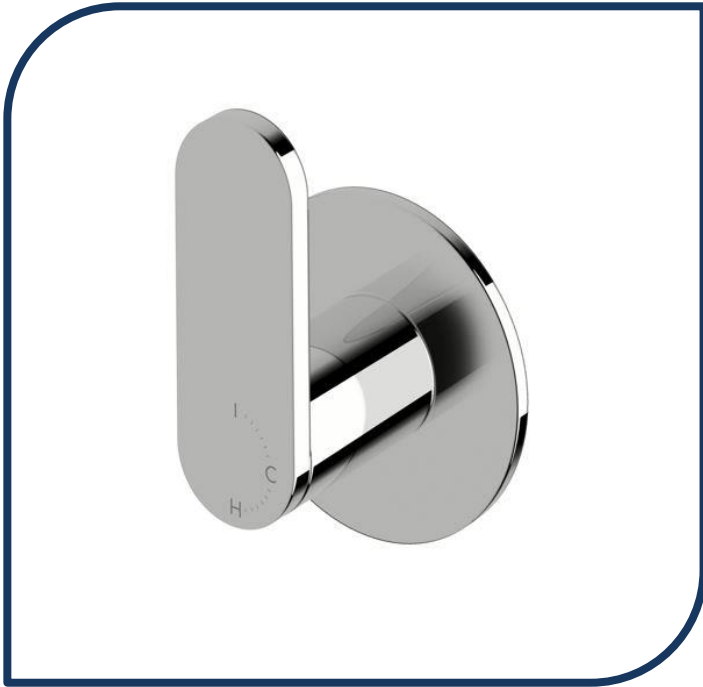

### Duet Progressive Wall Mixer Chrome - DPWM

Sussex Tapware's new Duet collection is inspired by the beauty of duality, ranging from minimal and elegant to modern and refined. The Duet range offers versatility and functionality throughout your home.