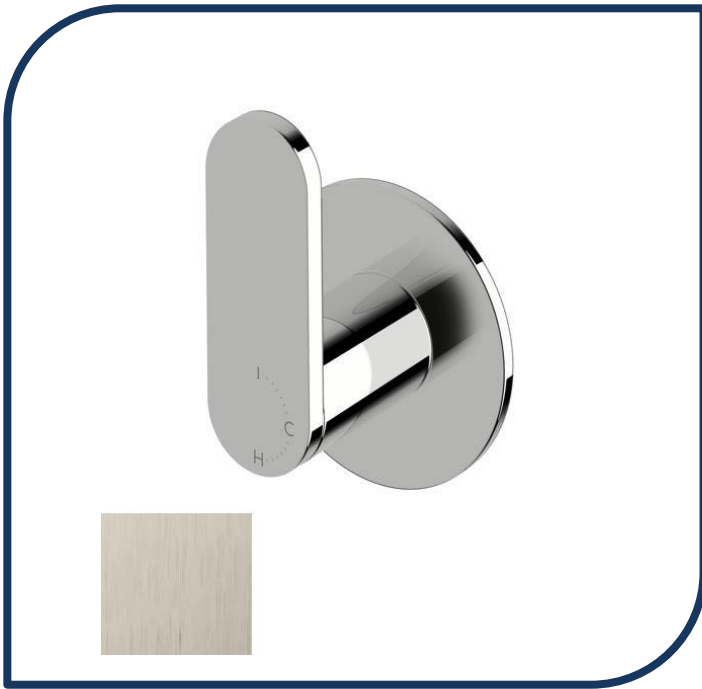

### Duet Progressive Wall Mixer Brushed Nickel – DPWM-08

Sussex Tapware's new Duet collection is inspired by the beauty of duality, ranging from minimal and elegant to modern and refined. The Duet range offers versatility and functionality throughout your home.

- ✓ Brass cartridge
- ✓ Chrome pictured – Brushed Nickel image not available (also available in chrome, nickel, matt nickel, matte chrome, satin chrome, matte gunmetal, brushed gunmetal, gunmetal chrome, black chrome, brushed black and matte black)