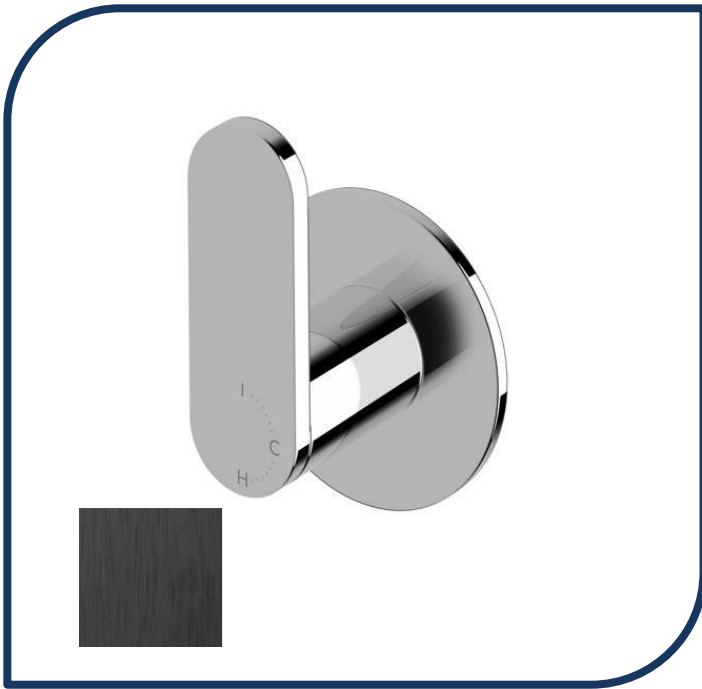

### Duet Progressive Wall Mixer Brushed Black – DPWM-16

Sussex Tapware's new Duet collection is inspired by the beauty of duality, ranging from minimal and elegant to modern and refined. The Duet range offers versatility and functionality throughout your home.

- ✓ Brass cartridge
- ✓ Chrome pictured – Brushed Black image not available (also available in chrome, nickel, brushed nickel, matte nickel, matte chrome, satin chrome, matte gunmetal, brushed gunmetal, gunmetal chrome, black chrome and matte black)