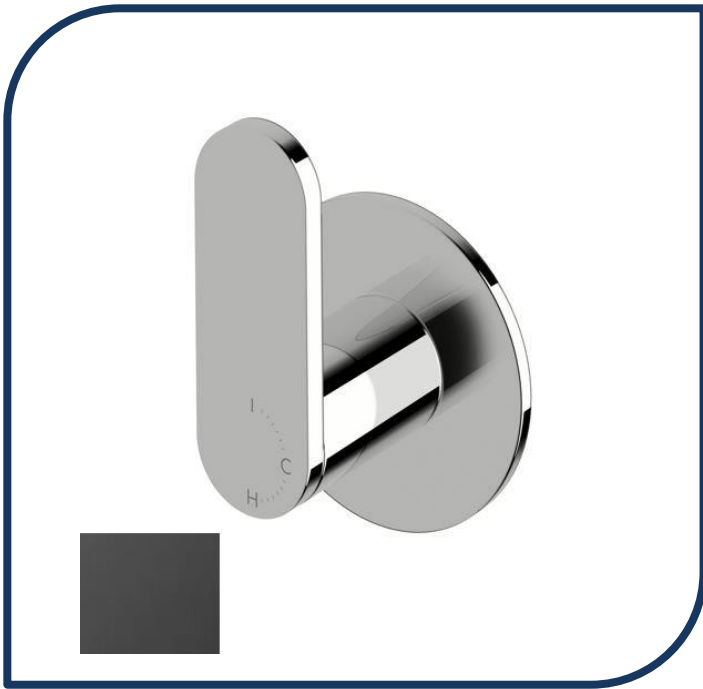

Product Specification Sheet

Duet Progressive Wall Mixer Black Chrome – DPWM-15

Sussex Tapware's new Duet collection is inspired by the beauty of duality, ranging from minimal and elegant to modern and refined. The Duet range offers versatility and functionality throughout your home.

- ✓ Brass cartridge
- ✓ Chrome pictured – Black Chrome image not available (also available in chrome, nickel, brushed nickel, matte nickel, matte chrome, satin chrome, matte gunmetal, brushed gunmetal, gunmetal chrome, brushed black and matte black)