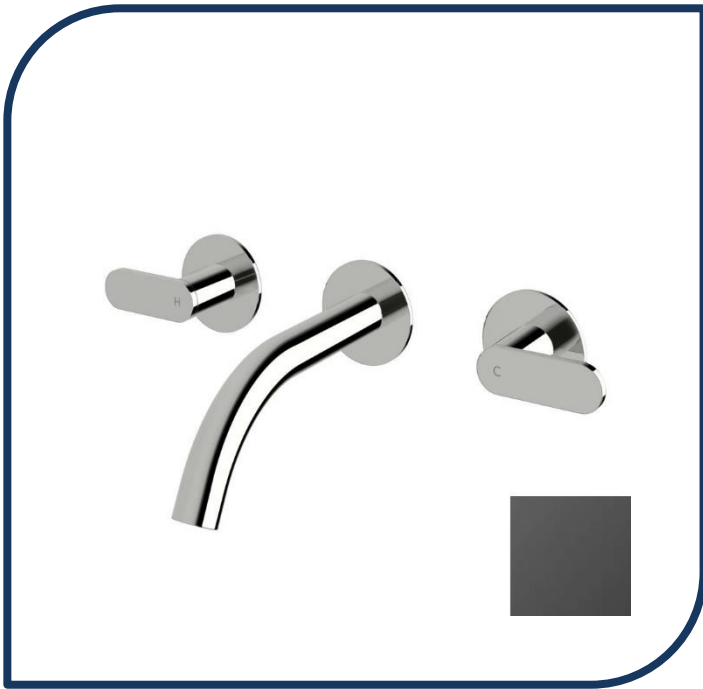

### Duet Wall Basin Set 165mm Black Chrome – DWBS165-15

Sussex Tapware's new Duet collection is inspired by the beauty of duality, ranging from minimal and elegant to modern and refined. The Duet range offers versatility and functionality throughout your home.

- ✓ Brass construction
- ✓ ¼ turn ceramic disc spindles
- ✓ Chrome pictured – Black Chrome image not available (also available in chrome, nickel, brushed nickel, matte nickel, matte chrome, satin chrome, matte gunmetal, brushed gunmetal, gunmetal chrome, brushed black and matte black)