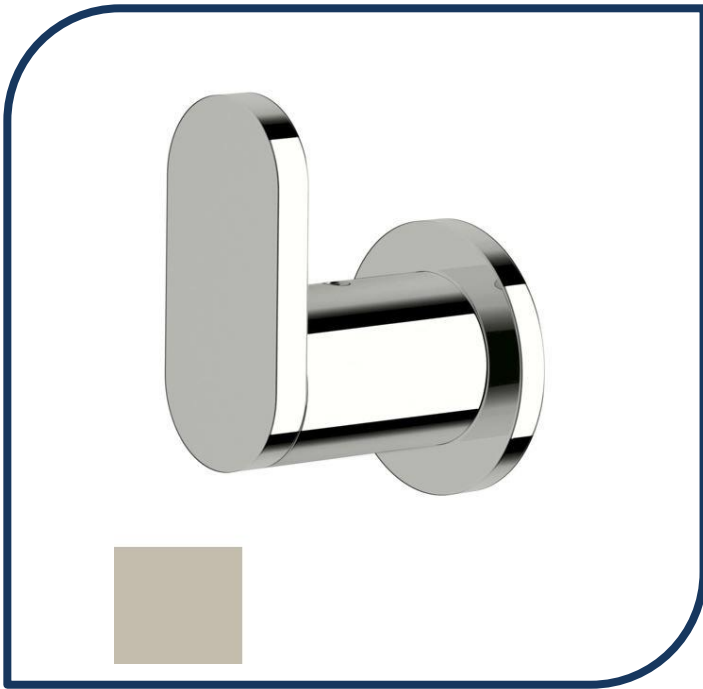

Product Specification Sheet

Duet Robe Hook Matte Nickel – DRH-09

Sussex Tapware's new Duet collection is inspired by the beauty of duality, ranging from minimal and elegant to modern and refined. The Duet range offers versatility and functionality throughout your home.

- ✓ Brass construction
- ✓ Chrome pictured – Matte Nickel image not available (also available in chrome, brushed nickel, nickel, matte chrome, satin chrome, matte gunmetal, brushed gunmetal, gunmetal chrome, black chrome, brushed black and matte black)

Please note: Custom orders are available in 35 premium finishes (extra charges may apply). Please contact us for specific request.