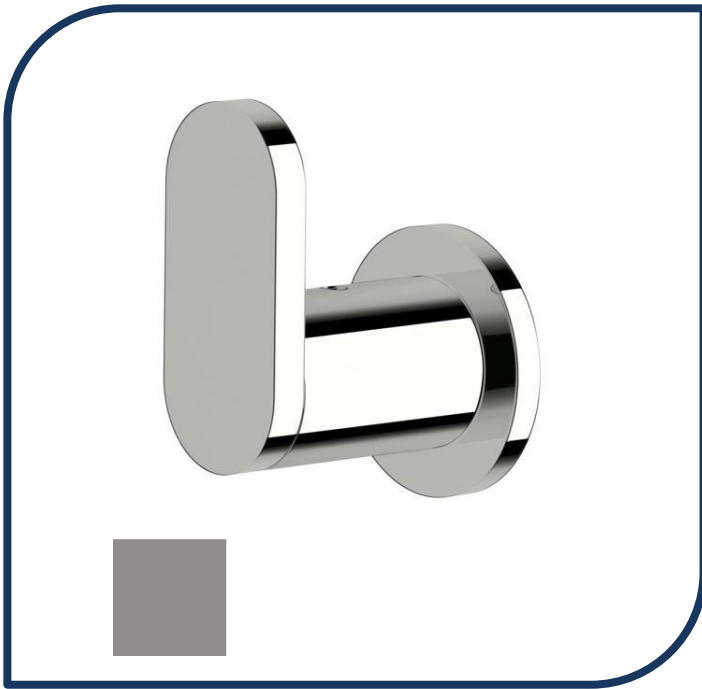

### Duet Robe Hook Matte Gunmetal – DRH-12

Sussex Tapware's new Duet collection is inspired by the beauty of duality, ranging from minimal and elegant to modern and refined. The Duet range offers versatility and functionality throughout your home.

- ✓ Brass construction
- ✓ Chrome pictured – Matte Gunmetal image not available (also available in chrome, brushed nickel, nickel, matte nickel, matte chrome, satin chrome, brushed gunmetal, gunmetal chrome, black chrome, brushed black and matte black)