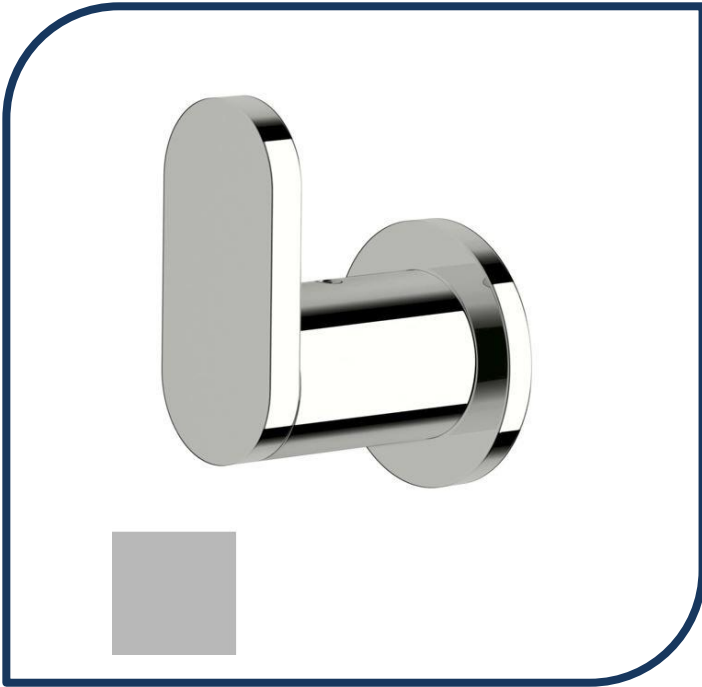

Product Specification Sheet

Duet Robe Hook Matte Chrome – DRH-10

Sussex Tapware's new Duet collection is inspired by the beauty of duality, ranging from minimal and elegant to modern and refined. The Duet range offers versatility and functionality throughout your home.

- ✓ Brass construction
- ✓ Chrome pictured – Matte Chrome image not available (also available in chrome, brushed nickel, nickel, matte nickel, satin chrome, matte gunmetal, brushed gunmetal, gunmetal chrome, black chrome, brushed black and matte black)