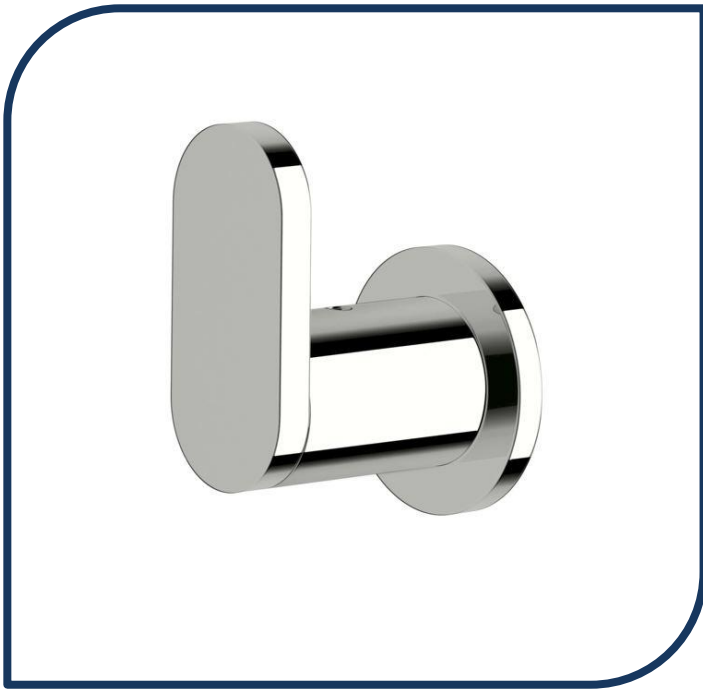

### Duet Robe Hook – DRH

Sussex Tapware's new Duet collection is inspired by the beauty of duality, ranging from minimal and elegant to modern and refined. The Duet range offers versatility and functionality throughout your home.

- ✓ Brass construction
- ✓ Chrome pictured – Nickel image not available (also available in chrome, matte nickel, brushed nickel, matte chrome, satin chrome, matte gunmetal, brushed gunmetal, gunmetal chrome, black chrome, brushed black and matte black)