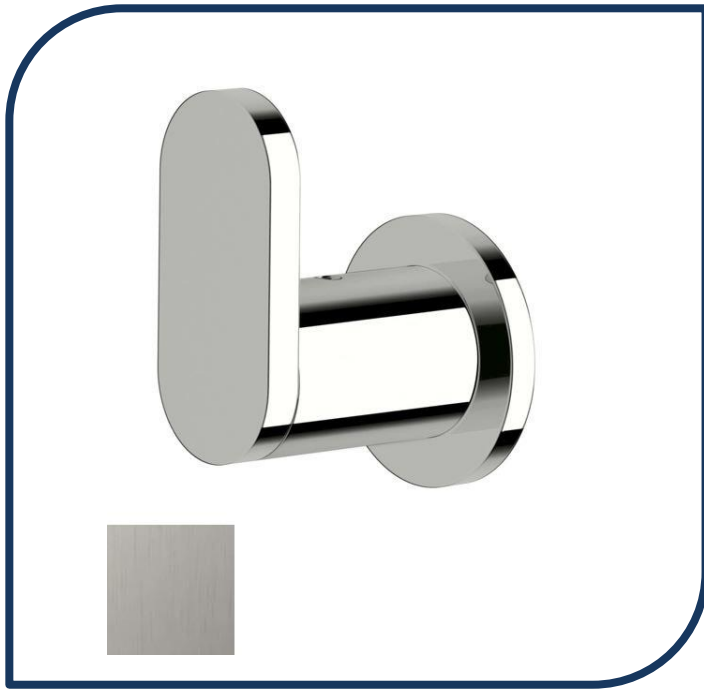

Product Specification Sheet

Duet Robe Hook Brushed Gunmetal – DRH-13

Sussex Tapware's new Duet collection is inspired by the beauty of duality, ranging from minimal and elegant to modern and refined. The Duet range offers versatility and functionality throughout your home.

- ✓ Brass construction
- ✓ Chrome pictured – Brushed Gunmetal image not available (also available in chrome, brushed nickel, nickel, matte nickel, matte chrome, satin chrome, matte gunmetal, gunmetal chrome, black chrome, brushed black and matte black)