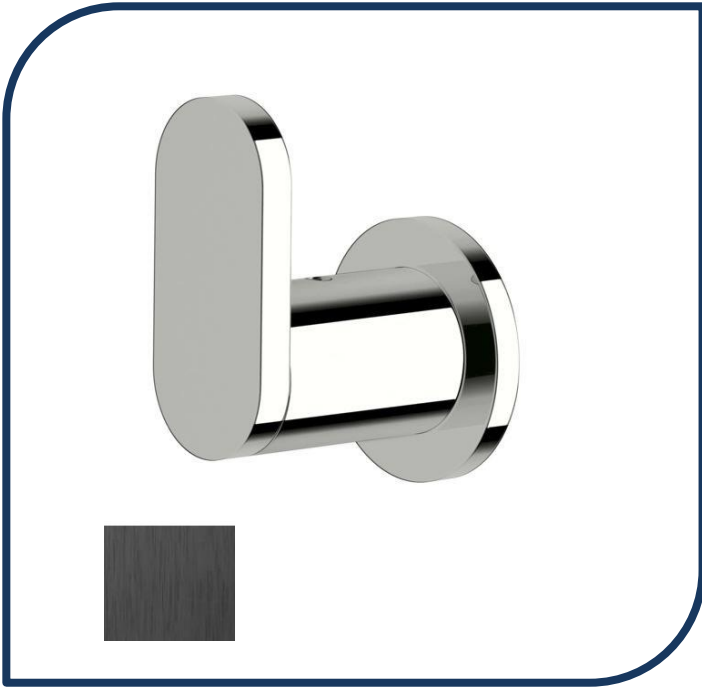

Product Specification Sheet

Duet Robe Hook Brushed Black – DRH-16

Sussex Tapware's new Duet collection is inspired by the beauty of duality, ranging from minimal and elegant to modern and refined. The Duet range offers versatility and functionality throughout your home.

- ✓ Brass construction
- ✓ Chrome pictured – Brushed Black image not available (also available in chrome, brushed nickel, nickel, matte nickel, matte chrome, satin chrome, matte gunmetal, brushed gunmetal, gunmetal chrome, black chrome and matte black)

Please note: Custom orders are available in 35 premium finishes (extra charges may apply). Please contact us for specific request.