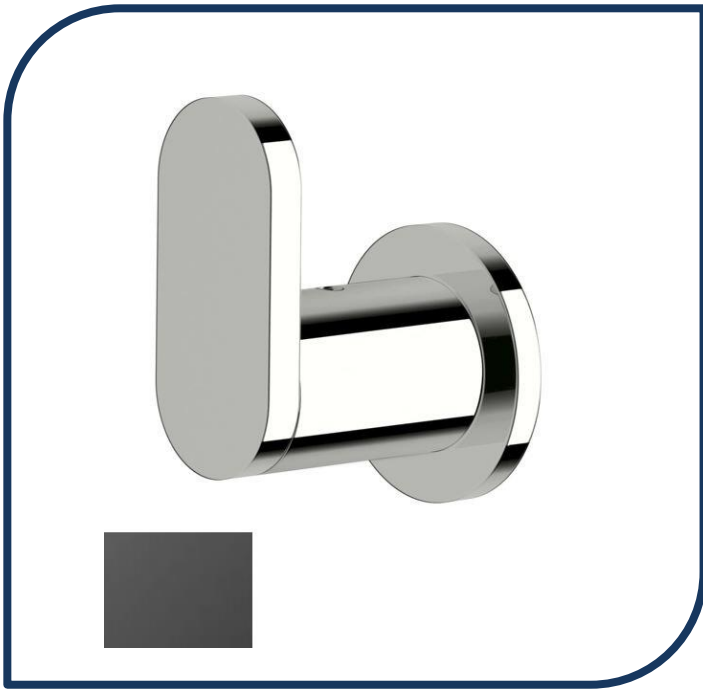

Product Specification Sheet

Duet Robe Hook Black Chrome – DRH-15

Sussex Tapware's new Duet collection is inspired by the beauty of duality, ranging from minimal and elegant to modern and refined. The Duet range offers versatility and functionality throughout your home.

- ✓ Brass construction
- ✓ Chrome pictured – Black Chrome image not available (also available in chrome, brushed nickel, nickel, matte nickel, matte chrome, satin chrome, matte gunmetal, brushed gunmetal, gunmetal chrome, brushed black and matte black)

Please note: Custom orders are available in 35 premium finishes (extra charges may apply). Please contact us for specific request.