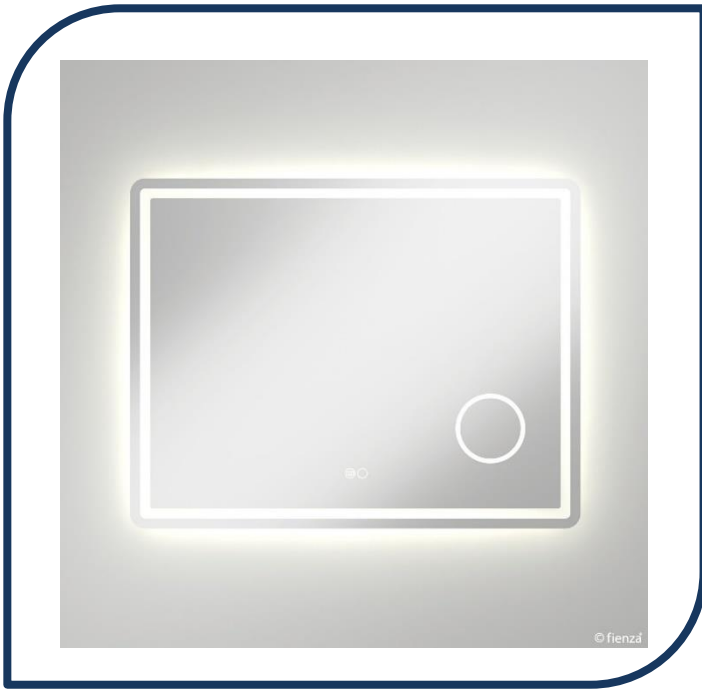

### Deejay LED Mirror 900x700mm – LED04-90

- ✓ 900mm by 700mm (also available in 700 by 700, 1200 by 700 and 1400 by 700)
- ✓ Built-in circular magnifying mirror with 3x magnification
- ✓ Changeable colour temperature (6000, 4000 or 3000K)
- ✓ Built-in demister
- ✓ Illuminating touch sensors for light and demister
- ✓ 5mm thick glass mirror with inset illuminated border
- ✓ Copper free – reduces corrosion and is better for the environment
- ✓ Includes wall mounting screws and anchor plugs
- ✓ 220-240V AC 50/60Hz
- ✓ IP44 rating
- ✓ SAA approved