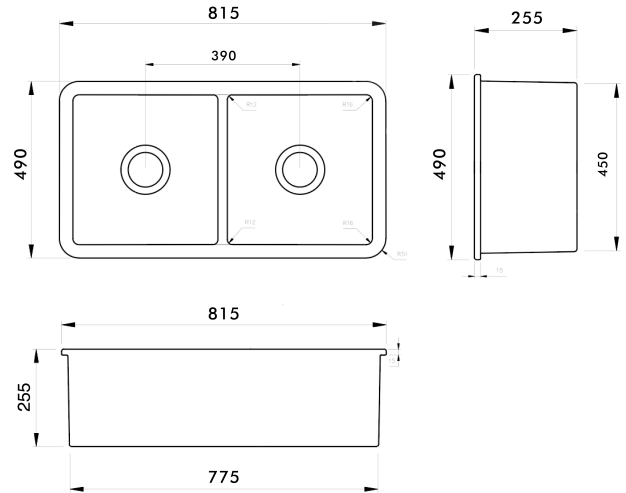

Cuisine 81 x 49 Double Inset / Undermount Fine Fireclay Sink

Code: CUD81FS

BATHROOM | KITCHEN | LAUNDRY | TRADITIONAL & HAMPTONS STYLE SPECIALISTS

Specifications

- Material: Fine Fireclay
- Finish: Gloss White
- Waste outlets included: 90x50mm Stainless Steel Basket Wastes
- Mounting options: Inset & Undermount
- Capacity per bowl: 32L
- Internal depth: 210mm
- Approx. external radius: 45 mm
- Suitable for use with food waste disposer – we recommend purchase of an extended flange and a model with anti-vibration collar
- The Cuisine 46 stainless steel protector grid (code: CU46SSG) and brushed brass protector grid (code: CU461SSG-BB) suit this sink, see related products below.
- Note: Fine Fireclay is a natural product and therefore subject to variations. This should be seen as a quality that adds to its unique natural beauty. Variations +/- 2% to the specifications are common and acceptable and are within industry tolerance. We always recommend the cabinet maker and stone provider has the actual sink with them to measure before making cabinetry or cutting stone. For more information please visit our Installation Care & Warranty page or Contact Us.