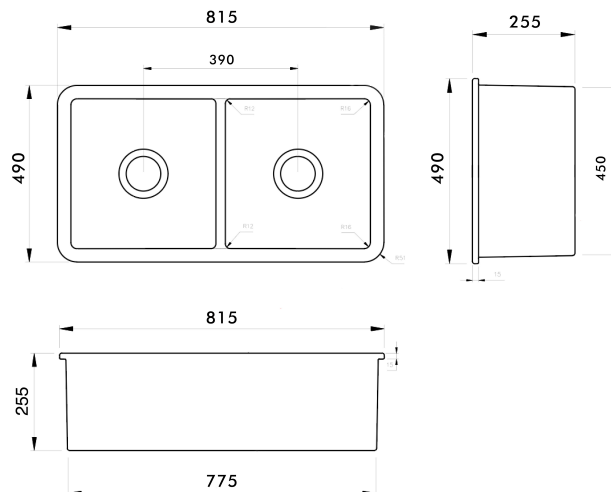

Cuisine 81 x 49 Double Inset / Undermount Fine Fireclay Matte Black Sink

Code: CUD81FS-MB

BATHROOM | KITCHEN | LAUNDRY | TRADITIONAL & HAMPTONS STYLE SPECIALISTS

Specifications

- Material: Fine Fireclay
- Finish: Matte Black
- Waste outlets included: 90x50mm Stainless Steel Basket Wastes
- Mounting options: Inset & Undermount
- Capacity per bowl: 32L
- Internal depth: 210mm
- Approx. external radius: 45 mm
- Suitable for use with food waste disposer – we recommend purchase of an extended flange and a model with anti-vibration collar
- The Cuisine 46 stainless steel protector grid (code: CU46SSG) and brushed brass protector grid (code: CU461SSG-BB) suit this sink, see related products below.
- Note: Fine Fireclay is a natural product and therefore subject to variations. This should be seen as a quality that adds to its unique natural beauty. Variations +/- 2% to the specifications are common and acceptable and are within industry tolerance. We always recommend the cabinet maker and stone provider has the actual sink with them to measure before making cabinetry or cutting stone. For more information please visit our Installation Care & Warranty page or Contact Us.