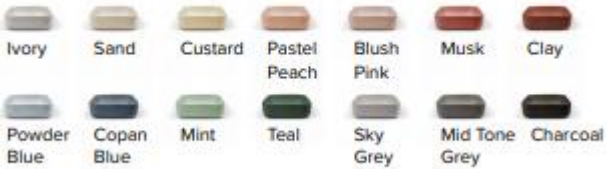

### Cube Surface Mount Basin Sand – CU1-1-0-SA

Offsetting symmetry with smooth, rounded corners, the Cube Basin is the perfect addition to any bathroom space. Pair these together in a master ensuite for double the fun.

#### AVAILABLE COLOURS