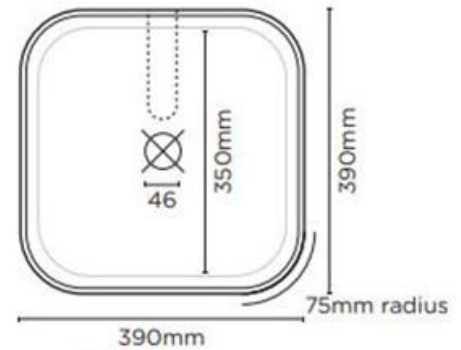

Product Specification Sheet

Cube Surface Mount Basin Sand – CU1-1-0-SA

Offsetting symmetry with smooth, rounded corners, the Cube Basin is the perfect addition to any bathroom space. Pair these together in a master ensuite for double the fun.

- ✓ Made from UHP concrete
- ✓ 17.8L Bowl capacity
- ✓ No taphole
- ✓ No overflow
- ✓ Requires 32mm or 40mm standard plug and waste (not included)
- ✓ Each basin sold supports Carbon Positive Australia's tree planting program and reduces our carbon footprint
- ✓ Sand finish

nood co.

AVAILABLE COLOURS

PLAN VIEW

SECTION VIEW