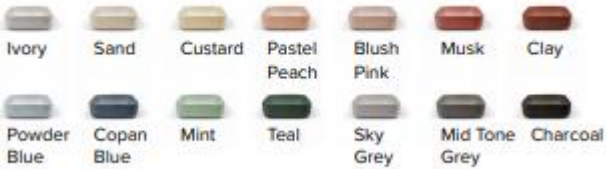

Product Specification Sheet

Cube Surface Mount Basin Musk – CU1-1-0-MU

Offsetting symmetry with smooth, rounded corners, the Cube Basin is the perfect addition to any bathroom space. Pair these together in a master ensuite for double the fun.

- ✓ Made from UHP concrete
- ✓ 17.8L Bowl capacity
- ✓ No taphole
- ✓ No overflow
- ✓ Requires 32mm or 40mm standard plug and waste (not included)
- ✓ Each basin sold supports Carbon Positive Australia's tree planting program and reduces our carbon footprint
- ✓ Musk finish

nood co.

AVAILABLE COLOURS

PLAN VIEW

SECTION VIEW