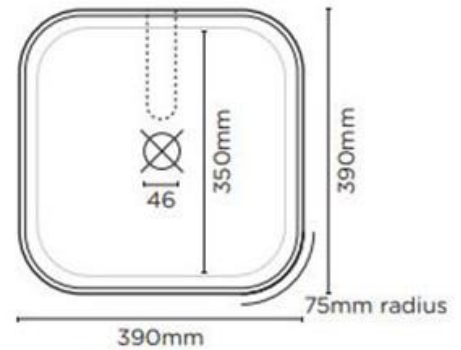

Product Specification Sheet

Cube Surface Mount Basin Musk – CU1-1-0-MU

Offsetting symmetry with smooth, rounded corners, the Cube Basin is the perfect addition to any bathroom space. Pair these together in a master ensuite for double the fun.

- ✓ Made from UHP concrete
- ✓ 17.8L Bowl capacity
- ✓ No taphole
- ✓ No overflow
- ✓ Requires 32mm or 40mm standard plug and waste (not included)
- ✓ Each basin sold supports Carbon Positive Australia's tree planting program and reduces our carbon footprint
- ✓ Musk finish

nood co.

AVAILABLE COLOURS

PLAN VIEW

SECTION VIEW