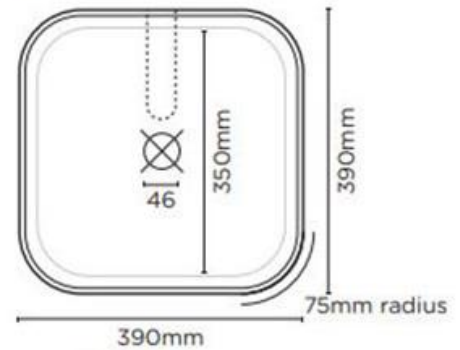

Product Specification Sheet

Cube Surface Mount Basin Copan Blue – CU1-1-0-CO

Offsetting symmetry with smooth, rounded corners, the Cube Basin is the perfect addition to any bathroom space. Pair these together in a master ensuite for double the fun.

- ✓ Made from UHP concrete
- ✓ 17.8L Bowl capacity
- ✓ No taphole
- ✓ No overflow
- ✓ Requires 32mm or 40mm standard plug and waste (not included)
- ✓ Each basin sold supports Carbon Positive Australia's tree planting program and reduces our carbon footprint
- ✓ Copan Blue finish

nood co.

AVAILABLE COLOURS

PLAN VIEW

SECTION VIEW