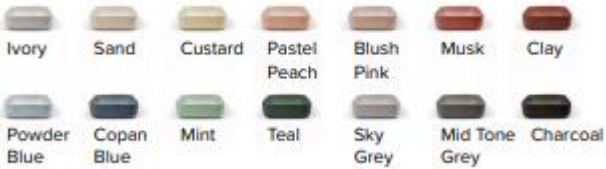

Product Specification Sheet

Cube Surface Mount Basin Copan Blue – CU1-1-0-CO

Offsetting symmetry with smooth, rounded corners, the Cube Basin is the perfect addition to any bathroom space. Pair these together in a master ensuite for double the fun.

- ✓ Made from UHP concrete
- ✓ 17.8L Bowl capacity
- ✓ No taphole
- ✓ No overflow
- ✓ Requires 32mm or 40mm standard plug and waste (not included)
- ✓ Each basin sold supports Carbon Positive Australia's tree planting program and reduces our carbon footprint
- ✓ Copan Blue finish

nood co.

AVAILABLE COLOURS

PLAN VIEW

SECTION VIEW