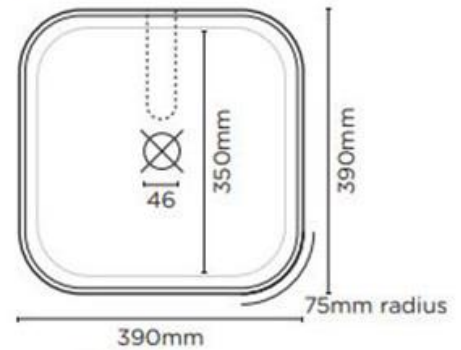

- ✓ Made from UHP concrete
- ✓ 17.8L Bowl capacity
- ✓ No taphole
- ✓ No overflow
- ✓ Requires 32mm or 40mm standard plug and waste (not included)
- ✓ Each basin sold supports Carbon Positive Australia's tree planting program and reduces our carbon footprint
- ✓ Charcoal finish

#### PLAN VIEW