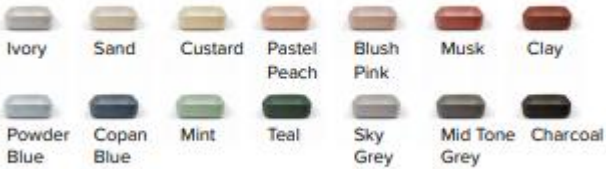

AVAILABLE COLOURS