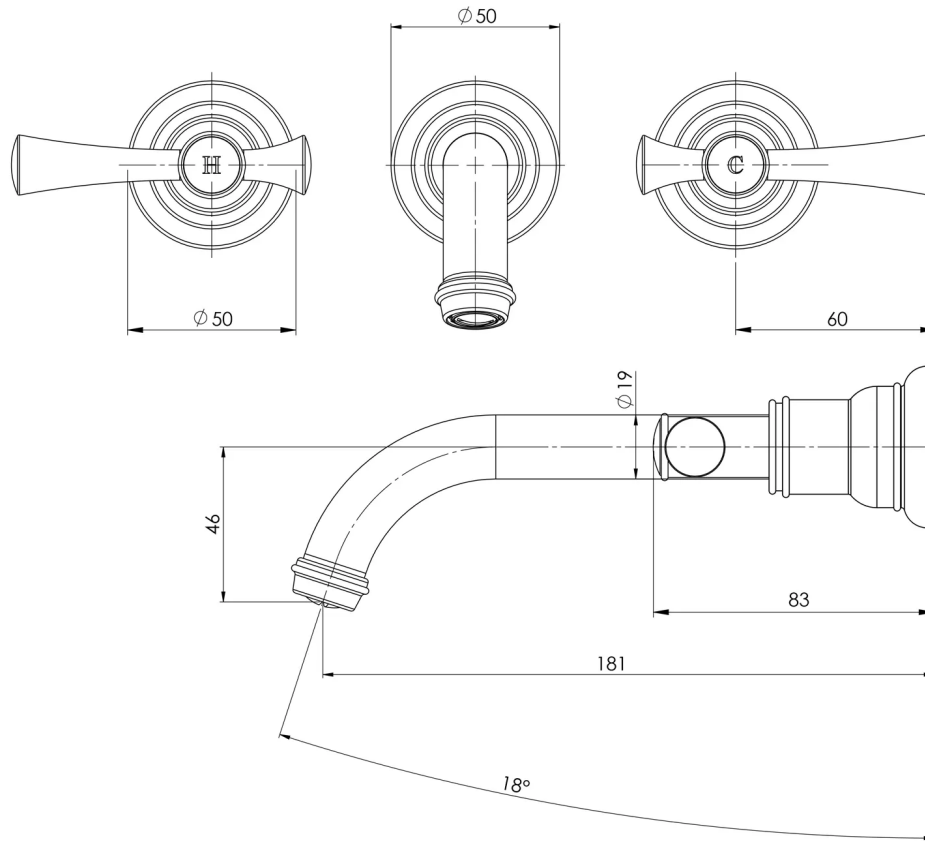

CROMFORD

CROMFORD BASIN / BATH WALL TAP SET

SPECIFICATIONS

AVAILABLE IN

134-1126-00
Chrome

134-1126-40
Brushed Nickel

134-1126-10
Matte Black

134-1126-12
Brushed Gold