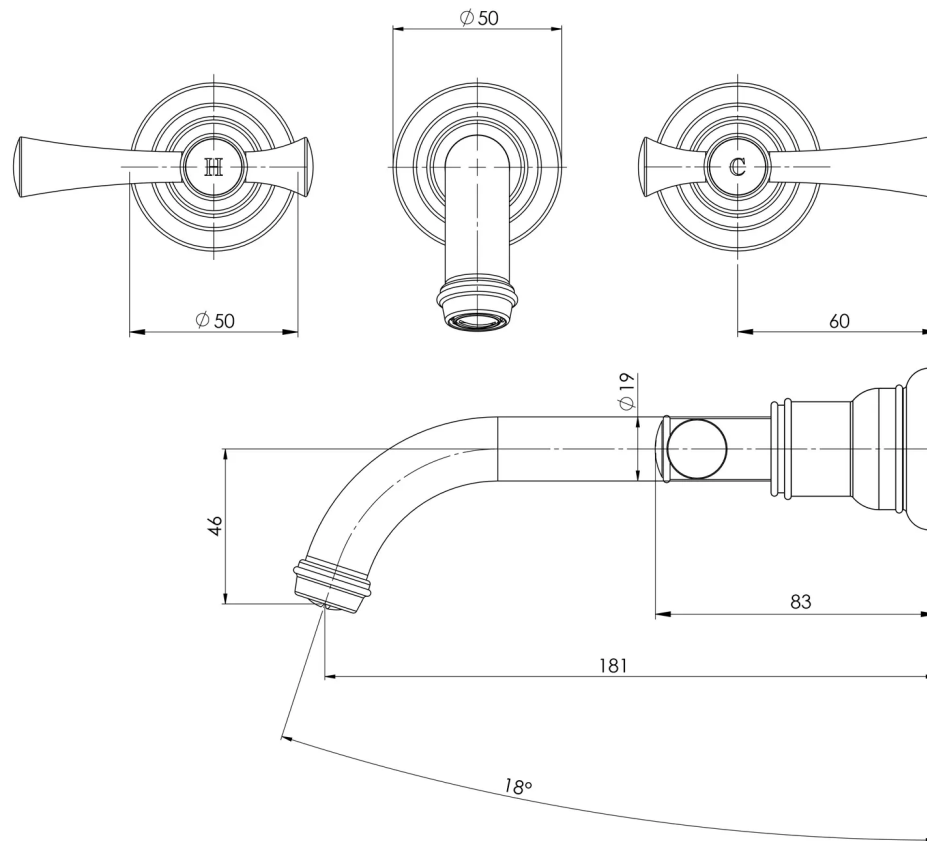

CROMFORD

CROMFORD BASIN / BATH WALL TAP SET

SPECIFICATIONS

AVAILABLE IN

134-1126-00
Chrome

134-1126-40
Brushed Nickel

134-1126-10
Matte Black

134-1126-12
Brushed Gold