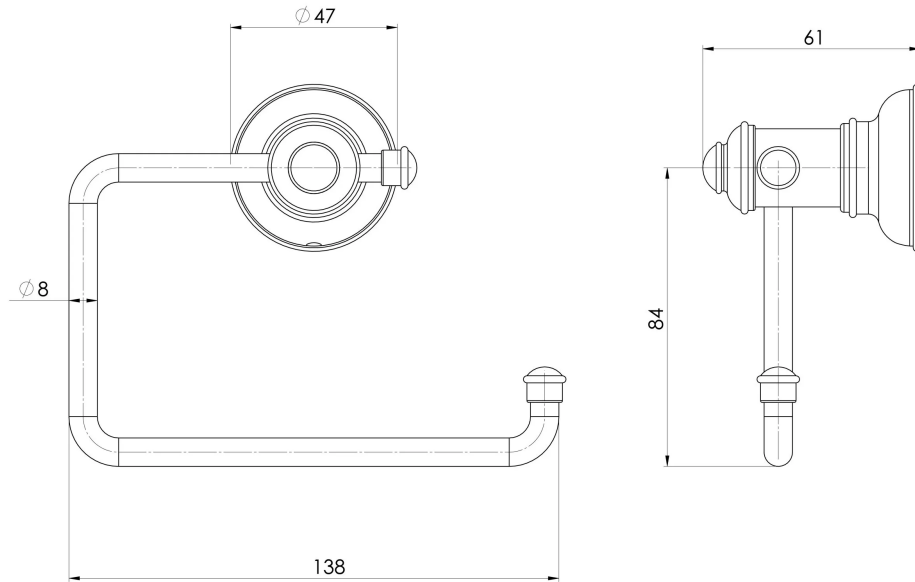

CROMFORD

CROMFORD TOILET ROLL HOLDER

SPECIFICATIONS

AVAILABLE IN

134-8200-00
Chrome

134-8200-40
Brushed Nickel

134-8200-10
Matte Black

134-8200-12
Brushed Gold