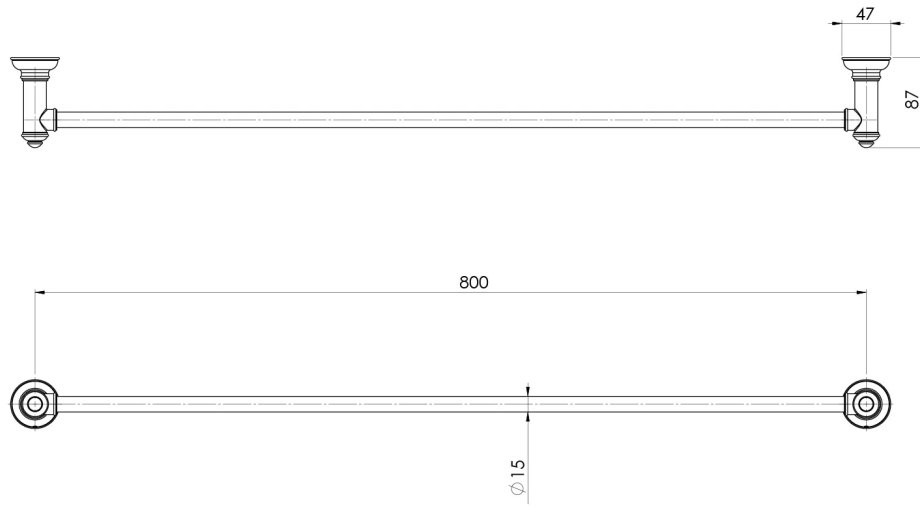

## CROMFORD SINGLE TOWEL RAIL 800MM

## SPECIFICATIONS