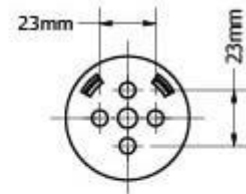

WALL BRACKET