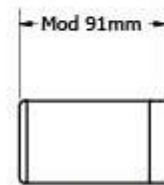

Product Specification Sheet

Calibre Mod XL 900mm Grab Rail Chrome – R0190C

This Avail Calibre Mod grab rail, with its minimalist design will complement any modern bathroom.

- ✓ 900mm Length (also available in 300, 450, 600, 1200)
- ✓ Mod 32mm diameter rails are approved for standard AS1428.1 requirement in DDA bathrooms (also available is the Ergo range, which has a smaller diameter rail)
- ✓ Can be mounted horizontally, vertically or anywhere in between
- ✓ Can be cut down to desired size during install
- ✓ Suitable for in the shower, by the toilet, beside the bathtub or alongside small flights of stairs
- ✓ 150kg capacity
- ✓ Australian made, owned and designed
- ✓ Chrome finish

SIDE