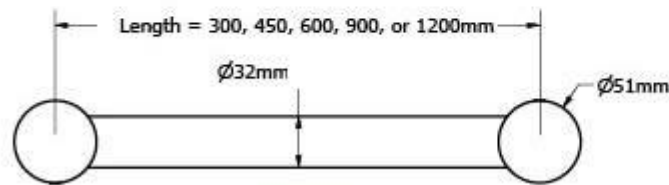

Product Specification Sheet

Calibre Mod XL 900mm Grab Rail Chrome – R0190C

This Avail Calibre Mod grab rail, with its minimalist design will complement any modern bathroom.

- ✓ 900mm Length (also available in 300, 450, 600, 1200)
- ✓ Mod 32mm diameter rails are approved for standard AS1428.1 requirement in DDA bathrooms (also available is the Ergo range, which has a smaller diameter rail)
- ✓ Can be mounted horizontally, vertically or anywhere in between
- ✓ Can be cut down to desired size during install
- ✓ Suitable for in the shower, by the toilet, beside the bathtub or alongside small flights of stairs
- ✓ 150kg capacity
- ✓ Australian made, owned and designed
- ✓ Chrome finish

FRONT