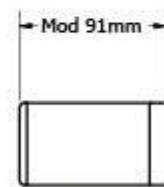

Product Specification Sheet

Calibre Mod S 300mm Grab Rail Chrome – R0130C

This Avail Calibre Mod grab rail, with its minimalist design will complement any modern bathroom.

- ✓ 300mm Length (also available in 450, 600, 900, 1200)
- ✓ Mod 32mm diameter rails are approved for standard AS1428.1 requirement in DDA bathrooms (also available is the Ergo range, which has a smaller diameter rail)
- ✓ Can be mounted horizontally, vertically or anywhere in between
- ✓ Can be cut down to desired size during install
- ✓ Suitable for in the shower, by the toilet, beside the bathtub or alongside small flights of stairs
- ✓ 150kg capacity
- ✓ Australian made, owned and designed
- ✓ Chrome finish

TOP

WALL BRACKET

FRONT

SIDE