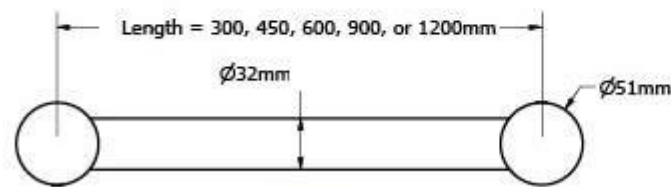

Product Specification Sheet

Calibre Mod S 300mm Grab Rail Chrome – R0130C

This Avail Calibre Mod grab rail, with its minimalist design will complement any modern bathroom.

- ✓ 300mm Length (also available in 450, 600, 900, 1200)
- ✓ Mod 32mm diameter rails are approved for standard AS1428.1 requirement in DDA bathrooms (also available is the Ergo range, which has a smaller diameter rail)
- ✓ Can be mounted horizontally, vertically or anywhere in between
- ✓ Can be cut down to desired size during install
- ✓ Suitable for in the shower, by the toilet, beside the bathtub or alongside small flights of stairs
- ✓ 150kg capacity
- ✓ Australian made, owned and designed
- ✓ Chrome finish

TOP

WALL BRACKET

FRONT

SIDE