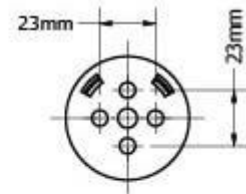

Product Specification Sheet

Calibre Mod S 300mm Grab Rail Chrome – R0130C

This Avail Calibre Mod grab rail, with its minimalist design will complement any modern bathroom.

- ✓ 300mm Length (also available in 450, 600, 900, 1200)
- ✓ Mod 32mm diameter rails are approved for standard AS1428.1 requirement in DDA bathrooms (also available is the Ergo range, which has a smaller diameter rail)
- ✓ Can be mounted horizontally, vertically or anywhere in between
- ✓ Can be cut down to desired size during install
- ✓ Suitable for in the shower, by the toilet, beside the bathtub or alongside small flights of stairs
- ✓ 150kg capacity
- ✓ Australian made, owned and designed
- ✓ Chrome finish

TOP

WALL BRACKET

FRONT

SIDE