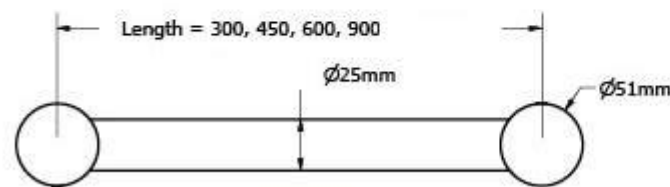

Product Specification Sheet

Calibre Ergo L 600mm Grab Rail Chrome – RE160C

This Avail Calibre Mod grab rail, with its minimalist design will complement any modern bathroom.

- ✓ 600mm Length (also available in 300, 450, 900)
- ✓ 25mm diameter rails are suitable for heavy duty towel rails and smaller hands, in non-DDA bathrooms (also available is the Mod range, which has a larger diameter rail)
- ✓ Can be mounted horizontally, vertically or anywhere in between
- ✓ Can be cut down to desired size during install
- ✓ Suitable for in the shower, by the toilet, beside the bathtub or alongside small flights of stairs
- ✓ 150kg capacity
- ✓ Australian made, owned and designed
- ✓ Chrome finish

TOP

FRONT