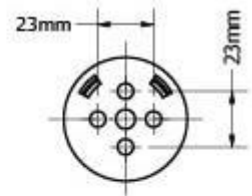

WALL BRACKET