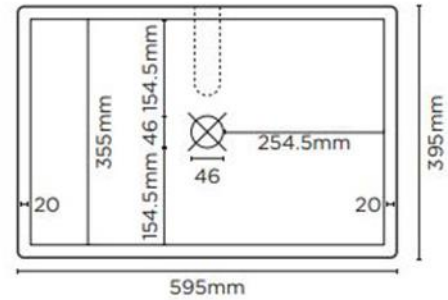

### Box Surface Mount Basin Sand – BX1-1-0-SA

Add form and shape to your aesthetic and pastel to your palette. The structured form sits beautifully on surface tops throughout your home.

- ✓ Made from UHP concrete
- ✓ 17.8L Bowl capacity
- ✓ No taphole
- ✓ No overflow
- ✓ Requires 32mm or 40mm standard plug and waste (not included)
- ✓ Each basin sold supports Carbon Positive Australia's tree planting program and reduces our carbon footprint
- ✓ Sand finish

#### PLAN VIEW