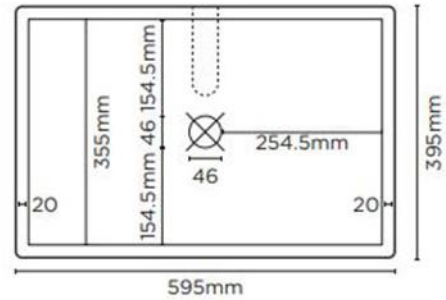

Product Specification Sheet

Box Surface Mount Basin Pastel Peach – BX1-1-0-PA

Add form and shape to your aesthetic and pastel to your palette. The structured form sits beautifully on surface tops throughout your home.

- ✓ Made from UHP concrete
- ✓ 17.8L Bowl capacity
- ✓ No taphole
- ✓ No overflow
- ✓ Requires 32mm or 40mm standard plug and waste (not included)
- ✓ Each basin sold supports Carbon Positive Australia's tree planting program and reduces our carbon footprint
- ✓ Pastel Peach finish

AVAILABLE COLOURS

nood co.

PLAN VIEW

SECTION VIEW